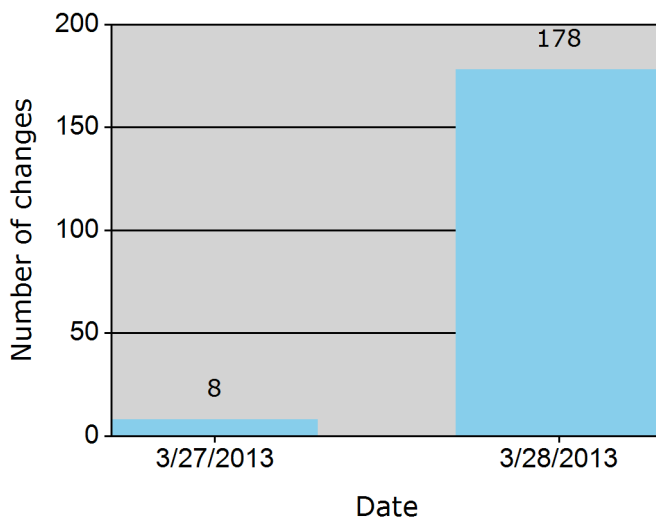

Changes by Date