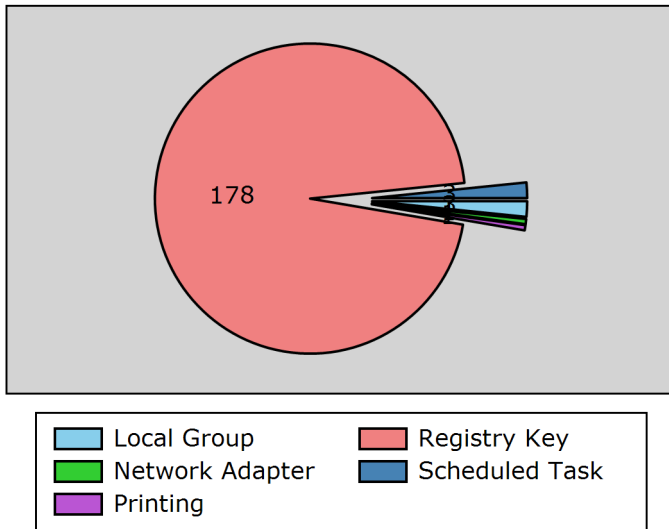

# Overview

This report shows an overview of changes to Windows servers in the selected time range (by default, the past week).

Filter	Value
From:	3/6/2013 2:16:52 PM
To:	3/28/2013 2:16:52 PM
Managed Object:	Windows Servers

**Changes by Object Type**

**Changes by User**

**Changes by Date**

**Changes by Windows Server**