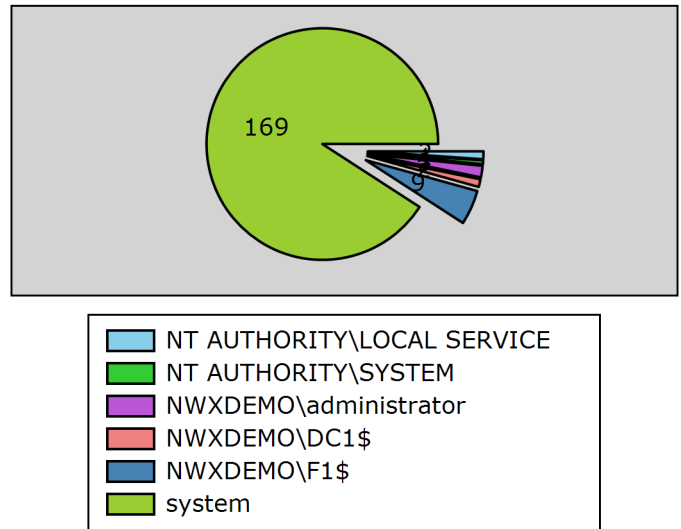

Changes by User